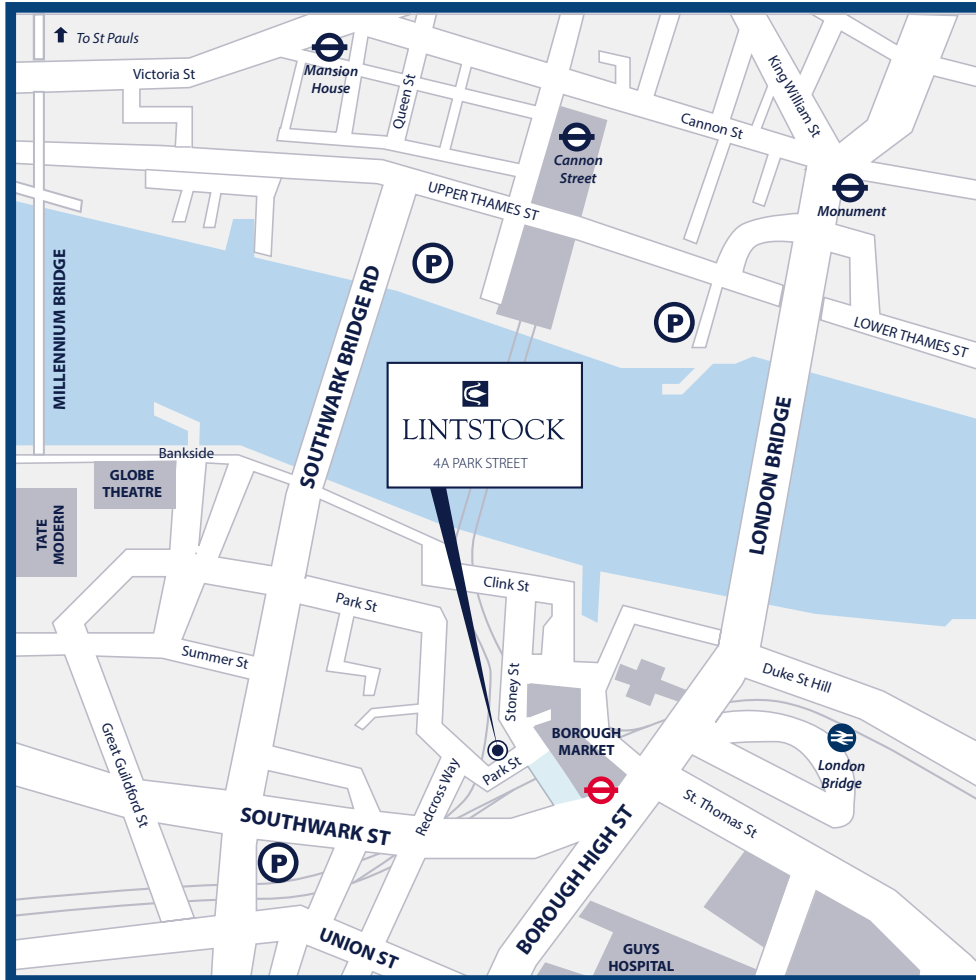

LINTSTOCK

DIRECTIONS

Lintstock's offices are located at 4A Park Street, by Borough Market

By Tube:

The nearest Underground station is London Bridge, which is on the Northern and Jubilee lines.

When leaving the station via the Borough High Street (west side) exit , take the first right into Borough Market. Continue through the market and turn left onto Park Street by Monmouth Coffee. Lintstock is at number 4A on the right-hand side, just before Neal's Yard Dairy.

By taxi:

Ask the taxi driver for Park Street, Borough Market entrance. The Lintstock offices are opposite The Market Porter.

CONTACT

Lintstock Limited,
4A Park Street, London SE1 9AB

T: +44 (0)207 407 2002
F: +44 (0)207 407 2202